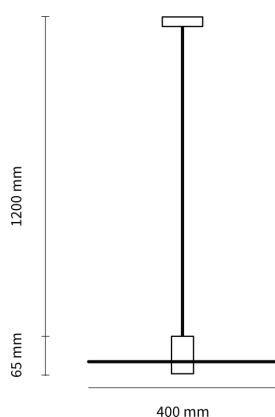

Technical datasheet

SIMAC-S--WH-

Product description

Simple acoustic is a classic, but at the same time original noise-reducing lighting. The thin disc made of soft acoustic material offers elegant decorative light, which is the perfect complement to any environment.

E27 220-240 V
50-60 Hz **IP20**  

Product technical data

Mains voltage	220 - 240V AC, 50/60Hz
Connection method	Plug-in terminal
Socket	E27 (max. 15W)
IP rating	20
Protection class	I
Light source	Light bulb

Housing material	Plastic
Height	65.00 cm
Diameter	400.00 cm
Weight	0.80 kg
Warranty	5 years

Dimensions

Available cable colors

Available felt colors