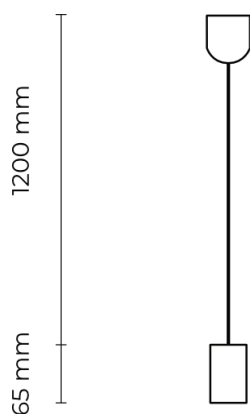

## Simple-3,0m-BL-

### Product description

ARLI Simple luminaires excel in their precise design and fabric quality. The offer includes 2 color versions of the luminaire body (black, white), which complements the 16 color versions of the textile cable, thus meeting all your expectations in adapting the luminaires to your ideas. The length of the lamp is 1.2 m.

### Product technical data

Mains voltage	220 - 240V AC, 50/60Hz	Housing material	Plastic
Connection method	Plug-in terminal	Width	40.00 cm
Socket	E27 (max. 15W)	Height	40.00 cm
IP rating	20	Length	3,000.00 cm
Ambient temperature	0 to +25 °C	Weight	0.40 kg
Light source	Light bulb	Warranty	3 years

### Dimensions

**Available cable colors**