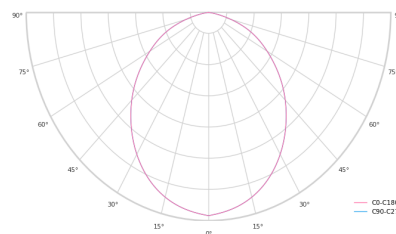

Light distribution