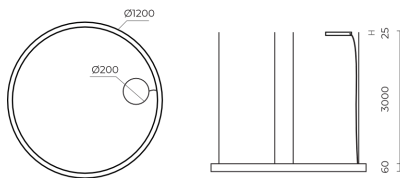

Dimensions