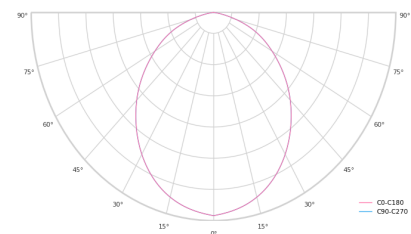

Light distribution