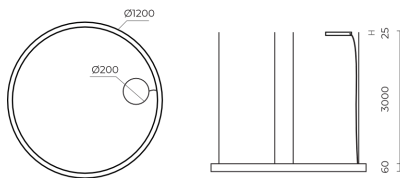

### Product description

Ring is a circular LED luminaire with high-quality LED source with 50,000 hours lifetime and PMMA diffuser for uniform light. Available in 3 sizes, color temperatures 3000K/4000K with CRI 80+. Suspended and surface mounting options with DALI control available. Wide range of cable colors. Ideal for offices and commercial spaces. 5-year warranty.

Optical system	Diffuser
Optical part material	PMMA
Housing material	Aluminium
Surface finish	Painted
Height	60.00 cm
Diameter	1,200.00 cm
Weight	12.20 kg
Service lifetime (L80 B10)	50 000 h
Warranty	5 years

### Dimensions