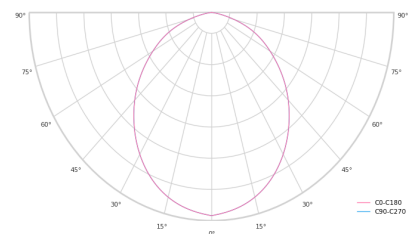

Light distribution