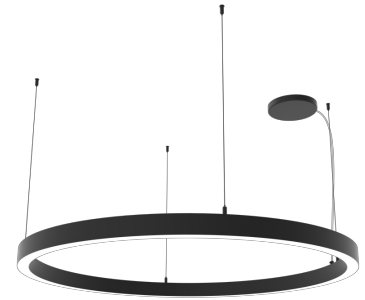

## Ring-M-830-2-SUS-BL-

### Product description

Ring is a circular LED luminaire with high-quality LED source with 50,000 hours lifetime and PMMA diffuser for uniform light. Available in 3 sizes, color temperatures 3000K/4000K with CRI 80+. Suspended and surface mounting options with DALI control available. Wide range of cable colors. Ideal for offices and commercial spaces. 5-year warranty.

Optical system	Diffuser
Optical part material	PMMA
Housing material	Aluminium
Surface finish	Painted
Height	60.00 cm
Diameter	900.00 cm
Weight	7.80 kg
Service lifetime (L80 B10)	50 000 h
Warranty	5 years

### Dimensions