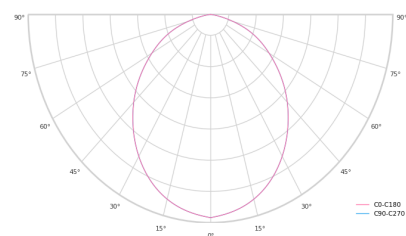

Optical system	Diffuser
Optical part material	PMMA
Housing material	Aluminium
Surface finish	Painted
Height	60.00 cm
Diameter	900.00 cm
Weight	7.80 kg
Service lifetime (L80 B10)	50 000 h
Warranty	5 years

Dimensions

Light distribution

Available cable colors