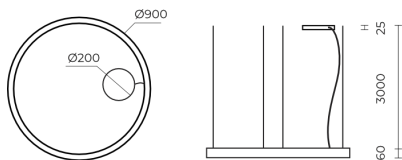

Technical datasheet

Ring-M-830-1-SUS-WH-

Product description

Ring is a circular LED luminaire with high-quality LED source with 50,000 hours lifetime and PMMA diffuser for uniform light. Available in 3 sizes, color temperatures 3000K/4000K with CRI 80+. Suspended and surface mounting options with DALI control available. Wide range of cable colors. Ideal for offices and commercial spaces. 5-year warranty.

LED 220-240 V 50-60 Hz **IP20**  **CE** **CCT 3000 k** **CRI 80+**

Product technical data

Mains voltage	220 - 240V AC, 50/60Hz
Connection method	Screw terminal
Dimming type	Non-dimmable
IP rating	20
Protection class	I
Ambient temperature	0 to +25 °C
Light source	LED
Colour temperature	3000k
Color rendering index	80
Rated luminous flux	5,016 lm
Connected load	57.00 W
Luminous efficacy	88.0 lm/W

Optical system	Diffuser
Optical part material	PMMA
Housing material	Aluminium
Surface finish	Painted
Height	60.00 cm
Diameter	900.00 cm
Weight	7.80 kg
Service lifetime (L80 B10)	50 000 h
Warranty	5 years

Dimensions

Light distribution

Available cable colors