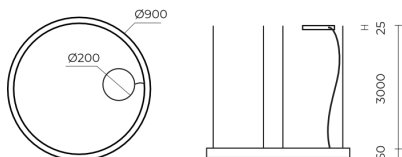

Optical system	Diffuser
Optical part material	PMMA
Housing material	Aluminium
Surface finish	Painted
Height	60.00 cm
Diameter	900.00 cm
Weight	7.80 kg
Service lifetime (L80 B10)	50 000 h
Warranty	5 years

### Dimensions