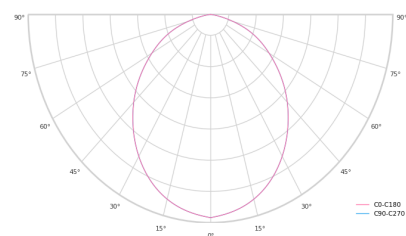

Light distribution