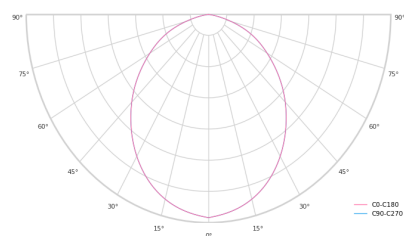

Light distribution