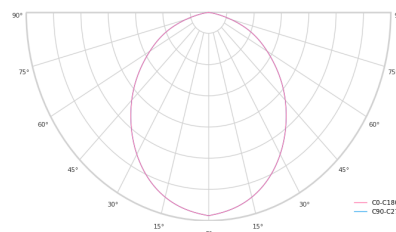

Light distribution