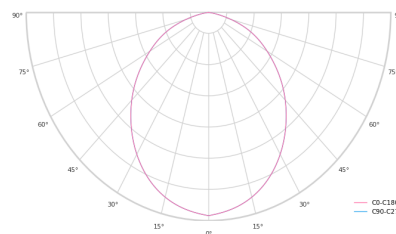

Optical system	Diffuser
Optical part material	PMMA
Housing material	Aluminium
Surface finish	Painted
Height	60.00 cm
Diameter	600.00 cm
Weight	4.90 kg
Service lifetime (L80 B10)	50 000 h
Warranty	5 years

Dimensions

Light distribution

Available cable colors