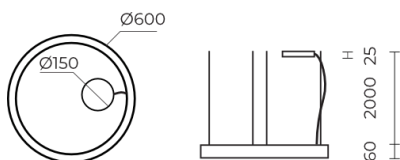

Dimensions