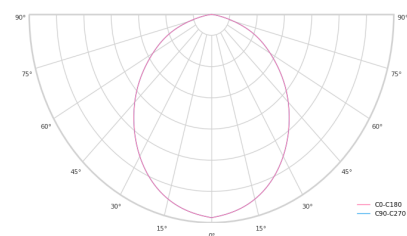

LED 220-240 V IP20   CCT CRI
 50-60 Hz 3000 k 80+

Product technical data

| | |
|-----------------------|------------------------|
| Mains voltage | 220 - 240V AC, 50/60Hz |
| Connection method | Screw terminal |
| Dimming type | DALI |
| IP rating | 20 |
| Protection class | I |
| Ambient temperature | 0 to +25 °C |
| Light source | LED |
| Colour temperature | 3000k |
| Color rendering index | 80 |
| Rated luminous flux | 3,344 lm |
| Connected load | 38.00 W |
| Luminous efficacy | 88.0 lm/W |

| | |
|----------------------------|-----------|
| Optical system | Diffuser |
| Optical part material | PMMA |
| Housing material | Aluminium |
| Surface finish | Painted |
| Height | 60.00 cm |
| Diameter | 600.00 cm |
| Weight | 4.90 kg |
| Service lifetime (L80 B10) | 50 000 h |
| Warranty | 5 years |

Dimensions

Light distribution

Available cable colors