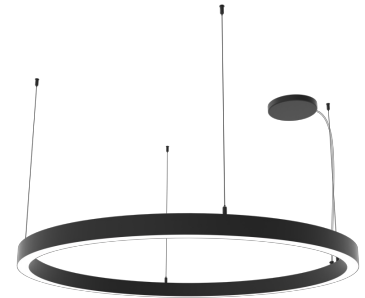

Technical datasheet

Ring-S-830-2-SUS-BL-

Product description

Ring is a circular LED luminaire with high-quality LED source with 50,000 hours lifetime and PMMA diffuser for uniform light. Available in 3 sizes, color temperatures 3000K/4000K with CRI 80+. Suspended and surface mounting options with DALI control available. Wide range of cable colors. Ideal for offices and commercial spaces. 5-year warranty.

LED 220-240 V IP20   CCT CRI
 50-60 Hz 3000 k 80+

Product technical data

| | |
|-----------------------|------------------------|
| Mains voltage | 220 - 240V AC, 50/60Hz |
| Connection method | Screw terminal |
| Dimming type | DALI |
| IP rating | 20 |
| Protection class | I |
| Ambient temperature | 0 to +25 °C |
| Light source | LED |
| Colour temperature | 3000k |
| Color rendering index | 80 |
| Rated luminous flux | 3,344 lm |
| Connected load | 38.00 W |
| Luminous efficacy | 88.0 lm/W |

| | |
|----------------------------|-----------|
| Optical system | Diffuser |
| Optical part material | PMMA |
| Housing material | Aluminium |
| Surface finish | Painted |
| Height | 60.00 cm |
| Diameter | 600.00 cm |
| Weight | 4.90 kg |
| Service lifetime (L80 B10) | 50 000 h |
| Warranty | 5 years |

Dimensions

Light distribution

Available cable colors