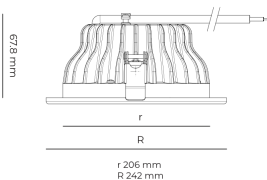

Technical datasheet

PRIME-8-L-840-2-PD-WH

ARLI

Product description

Prime is a recessed LED downlight with aluminum reflector and LED source with 50,000 hours lifetime. Available in 3 sizes and 3 power options, color temperatures 3000K/4000K with CRI 80+. Three light distribution types (Clear, Diffuse, Partly diffuse) with separate LED driver and DALI control option available. Ideal for offices, commercial spaces and residential buildings. 5-year warranty.

LED 220-240 V 50-60 Hz IP20 IP44  CE CCT 4000 k CRI 80+

Product technical data

Mains voltage	220 - 240V AC, 50/60Hz
Connection method	Plug-in terminal
Dimming type	DALI
IP rating	44/20
Protection class	II
Ambient temperature	0 to +30 °C
Light source	LED
Colour temperature	4000k
Color rendering index	80
Rated luminous flux	2,865 lm
Connected load	26.20 W
Luminous efficacy	109.4 lm/W

Optical system	Reflector
Optical part material	Hardened glass
Housing material	Die-cast aluminium
Surface finish	Powder coated
Height	75.00 cm
Diameter	242.00 cm
Weight	1.00 kg
Service lifetime (L80 B10)	50 000 h
Warranty	5 years

Dimensions

Light distribution