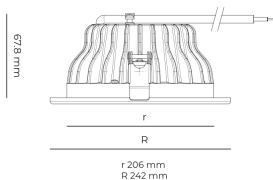

LED 220-240 V IP20
 50-60 Hz IP44

CCT
3000 k

CRI
80+

Product technical data

Mains voltage	220 - 240V AC, 50/60Hz
Connection method	Plug-in terminal
Dimming type	DALI
IP rating	44/20
Protection class	II
Ambient temperature	0 to +30 °C
Light source	LED
Colour temperature	3000k
Color rendering index	80
Rated luminous flux	2,865 lm
Connected load	26.20 W
Luminous efficacy	109.4 lm/W

Optical system	Reflector
Optical part material	Hardened glass
Housing material	Die-cast aluminium
Surface finish	Powder coated
Height	75.00 cm
Diameter	242.00 cm
Weight	1.00 kg
Service lifetime (L80 B10)	50 000 h
Warranty	5 years

Dimensions

Light distribution