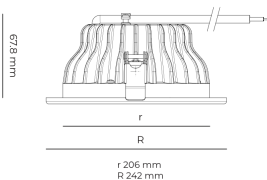

Optical system	Reflector
Optical part material	Hardened glass
Housing material	Die-cast aluminium
Surface finish	Powder coated
Height	75.00 cm
Diameter	242.00 cm
Weight	1.00 kg
Service lifetime (L80 B10)	50 000 h
Warranty	5 years

### Dimensions