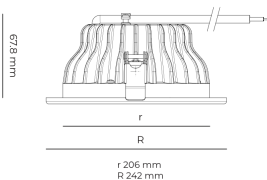

Technical datasheet

PRIME-8-M-840-2-PD-BL

ARLI

Product description

Prime is a recessed LED downlight with aluminum reflector and LED source with 50,000 hours lifetime. Available in 3 sizes and 3 power options, color temperatures 3000K/4000K with CRI 80+. Three light distribution types (Clear, Diffuse, Partly diffuse) with separate LED driver and DALI control option available. Ideal for offices, commercial spaces and residential buildings. 5-year warranty.

LED 220-240 V 50-60 Hz IP20 IP44  CE CCT 4000 k CRI 80+

Product technical data

Mains voltage	220 - 240V AC, 50/60Hz
Connection method	Plug-in terminal
Dimming type	DALI
IP rating	44/20
Protection class	II
Ambient temperature	0 to +30 °C
Light source	LED
Colour temperature	4000k
Color rendering index	80
Rated luminous flux	2,185 lm
Connected load	18.30 W
Luminous efficacy	119.4 lm/W

Optical system	Reflector
Optical part material	Hardened glass
Housing material	Die-cast aluminium
Surface finish	Powder coated
Height	75.00 cm
Diameter	242.00 cm
Weight	1.00 kg
Service lifetime (L80 B10)	50 000 h
Warranty	5 years

Dimensions

Light distribution