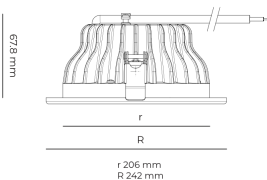

Technical datasheet

PRIME-8-M-840-1-PD-WH

ARLI

Product description

Prime is a recessed LED downlight with aluminum reflector and LED source with 50,000 hours lifetime. Available in 3 sizes and 3 power options, color temperatures 3000K/4000K with CRI 80+. Three light distribution types (Clear, Diffuse, Partly diffuse) with separate LED driver and DALI control option available. Ideal for offices, commercial spaces and residential buildings. 5-year warranty.

LED 220-240 V 50-60 Hz IP20 IP44   CCT 4000 k CRI 80+

Product technical data

Mains voltage	220 - 240V AC, 50/60Hz
Connection method	Plug-in terminal
Dimming type	Non-dimmable
IP rating	44/20
Protection class	II
Ambient temperature	0 to +30 °C
Light source	LED
Colour temperature	4000k
Color rendering index	80
Rated luminous flux	2,185 lm
Connected load	18.30 W
Luminous efficacy	119.4 lm/W

Optical system	Reflector
Optical part material	Hardened glass
Housing material	Die-cast aluminium
Surface finish	Powder coated
Height	75.00 cm
Diameter	242.00 cm
Weight	1.00 kg
Service lifetime (L80 B10)	50 000 h
Warranty	5 years

Dimensions

Light distribution