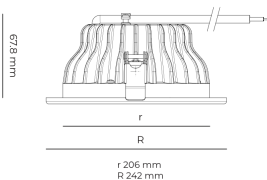

Technical datasheet

PRIME-8-M-830-2-PD-BL

ARLI

Product description

Prime is a recessed LED downlight with aluminum reflector and LED source with 50,000 hours lifetime. Available in 3 sizes and 3 power options, color temperatures 3000K/4000K with CRI 80+. Three light distribution types (Clear, Diffuse, Partly diffuse) with separate LED driver and DALI control option available. Ideal for offices, commercial spaces and residential buildings. 5-year warranty.

LED 220-240 V 50-60 Hz IP20 IP44  CE CCT 3000 k CRI 80+

Product technical data

Mains voltage	220 - 240V AC, 50/60Hz
Connection method	Plug-in terminal
Dimming type	DALI
IP rating	44/20
Protection class	II
Ambient temperature	0 to +30 °C
Light source	LED
Colour temperature	3000k
Color rendering index	80
Rated luminous flux	2,185 lm
Connected load	18.30 W
Luminous efficacy	119.4 lm/W

Optical system	Reflector
Optical part material	Hardened glass
Housing material	Die-cast aluminium
Surface finish	Powder coated
Height	75.00 cm
Diameter	242.00 cm
Weight	1.00 kg
Service lifetime (L80 B10)	50 000 h
Warranty	5 years

Dimensions

Light distribution