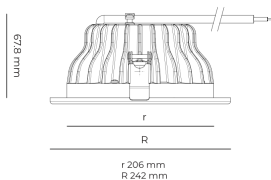

LED 220-240 V IP20
 50-60 Hz IP44

CCT
3000 k

CRI
80+

Product technical data

Mains voltage	220 - 240V AC, 50/60Hz
Connection method	Plug-in terminal
Dimming type	Non-dimmable
IP rating	44/20
Protection class	II
Ambient temperature	0 to +30 °C
Light source	LED
Colour temperature	3000k
Color rendering index	80
Rated luminous flux	2,185 lm
Connected load	18.30 W
Luminous efficacy	119.4 lm/W

Optical system	Reflector
Optical part material	Hardened glass
Housing material	Die-cast aluminium
Surface finish	Powder coated
Height	75.00 cm
Diameter	242.00 cm
Weight	1.00 kg
Service lifetime (L80 B10)	50 000 h
Warranty	5 years

Dimensions

Light distribution