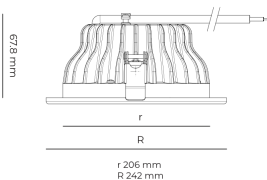

Technical datasheet

PRIME-8-S-840-2-PD-WH

ARLI

Product description

Prime is a recessed LED downlight with aluminum reflector and LED source with 50,000 hours lifetime. Available in 3 sizes and 3 power options, color temperatures 3000K/4000K with CRI 80+. Three light distribution types (Clear, Diffuse, Partly diffuse) with separate LED driver and DALI control option available. Ideal for offices, commercial spaces and residential buildings. 5-year warranty.

LED 220-240 V 50-60 Hz IP20 IP44   CCT 4000 k CRI 80+

Product technical data

Mains voltage	220 - 240V AC, 50/60Hz
Connection method	Plug-in terminal
Dimming type	DALI
IP rating	44/20
Protection class	II
Ambient temperature	0 to +30 °C
Light source	LED
Colour temperature	4000k
Color rendering index	80
Rated luminous flux	1,575 lm
Connected load	12.60 W
Luminous efficacy	125.0 lm/W

Optical system	Reflector
Optical part material	Hardened glass
Housing material	Die-cast aluminium
Surface finish	Powder coated
Height	75.00 cm
Diameter	242.00 cm
Weight	1.00 kg
Service lifetime (L80 B10)	50 000 h
Warranty	5 years

Dimensions

Light distribution