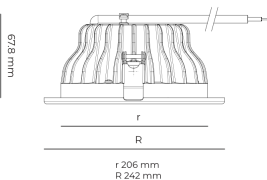

Technical datasheet

PRIME-8-S-840-1-PD-WH

ARLI

Product description

Prime is a recessed LED downlight with aluminum reflector and LED source with 50,000 hours lifetime. Available in 3 sizes and 3 power options, color temperatures 3000K/4000K with CRI 80+. Three light distribution types (Clear, Diffuse, Partly diffuse) with separate LED driver and DALI control option available. Ideal for offices, commercial spaces and residential buildings. 5-year warranty.

LED 220-240 V 50-60 Hz IP20 IP44   CCT 4000 k CRI 80+

Product technical data

| | |
|-----------------------|------------------------|
| Mains voltage | 220 - 240V AC, 50/60Hz |
| Connection method | Plug-in terminal |
| Dimming type | Non-dimmable |
| IP rating | 44/20 |
| Protection class | II |
| Ambient temperature | 0 to +30 °C |
| Light source | LED |
| Colour temperature | 4000k |
| Color rendering index | 80 |
| Rated luminous flux | 1,575 lm |
| Connected load | 12.60 W |
| Luminous efficacy | 125.0 lm/W |

| | |
|----------------------------|--------------------|
| Optical system | Reflector |
| Optical part material | Hardened glass |
| Housing material | Die-cast aluminium |
| Surface finish | Powder coated |
| Height | 75.00 cm |
| Diameter | 242.00 cm |
| Weight | 1.00 kg |
| Service lifetime (L80 B10) | 50 000 h |
| Warranty | 5 years |

Dimensions

Light distribution