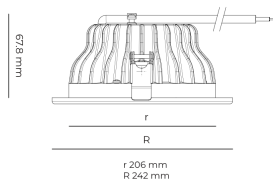

Technical datasheet

PRIME-8-S-840-1-PD-BL

Product description

Prime is a recessed LED downlight with aluminum reflector and LED source with 50,000 hours lifetime. Available in 3 sizes and 3 power options, color temperatures 3000K/4000K with CRI 80+. Three light distribution types (Clear, Diffuse, Partly diffuse) with separate LED driver and DALI control option available. Ideal for offices, commercial spaces and residential buildings. 5-year warranty.

LED 220-240 V IP20   CCT CRI
 50-60 Hz IP44 4000 k 80+

Product technical data

Mains voltage	220 - 240V AC, 50/60Hz
Connection method	Plug-in terminal
Dimming type	Non-dimmable
IP rating	44/20
Protection class	II
Ambient temperature	0 to +30 °C
Light source	LED
Colour temperature	4000k
Color rendering index	80
Rated luminous flux	1,575 lm
Connected load	12.60 W
Luminous efficacy	125.0 lm/W

Optical system	Reflector
Optical part material	Hardened glass
Housing material	Die-cast aluminium
Surface finish	Powder coated
Height	75.00 cm
Diameter	242.00 cm
Weight	1.00 kg
Service lifetime (L80 B10)	50 000 h
Warranty	5 years

Dimensions

Light distribution