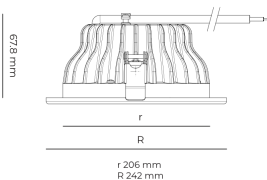

### Product technical data

|                       |                        |
|-----------------------|------------------------|
| Mains voltage         | 220 - 240V AC, 50/60Hz |
| Connection method     | Plug-in terminal       |
| Dimming type          | DALI                   |
| IP rating             | 44/20                  |
| Protection class      | II                     |
| Ambient temperature   | 0 to +30 °C            |
| Light source          | LED                    |
| Colour temperature    | 3000k                  |
| Color rendering index | 80                     |
| Rated luminous flux   | 1,575 lm               |
| Connected load        | 12.60 W                |
| Luminous efficacy     | 125.0 lm/W             |

|                            |                    |
|----------------------------|--------------------|
| Optical system             | Reflector          |
| Optical part material      | Hardened glass     |
| Housing material           | Die-cast aluminium |
| Surface finish             | Powder coated      |
| Height                     | 75.00 cm           |
| Diameter                   | 242.00 cm          |
| Weight                     | 1.00 kg            |
| Service lifetime (L80 B10) | 50 000 h           |
| Warranty                   | 5 years            |

### Dimensions