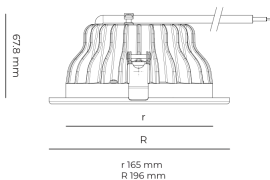

Optical system	Reflector
Optical part material	Hardened glass
Housing material	Die-cast aluminium
Surface finish	Powder coated
Height	75.00 cm
Diameter	196.00 cm
Weight	0.80 kg
Service lifetime (L80 B10)	50 000 h
Warranty	5 years

### Dimensions