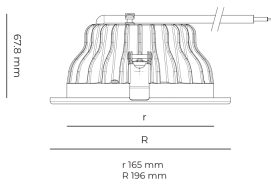

Technical datasheet

PRIME-6-L-840-1-PD-WH

ARLI

Product description

Prime is a recessed LED downlight with aluminum reflector and LED source with 50,000 hours lifetime. Available in 3 sizes and 3 power options, color temperatures 3000K/4000K with CRI 80+. Three light distribution types (Clear, Diffuse, Partly diffuse) with separate LED driver and DALI control option available. Ideal for offices, commercial spaces and residential buildings. 5-year warranty.

LED 220-240 V 50-60 Hz IP20 IP44   CCT 4000 k CRI 80+

Product technical data

Mains voltage	220 - 240V AC, 50/60Hz
Connection method	Plug-in terminal
Dimming type	Non-dimmable
IP rating	44/20
Protection class	II
Ambient temperature	0 to +30 °C
Light source	LED
Colour temperature	4000k
Color rendering index	80
Rated luminous flux	2,865 lm
Connected load	26.20 W
Luminous efficacy	109.4 lm/W

Optical system	Reflector
Optical part material	Hardened glass
Housing material	Die-cast aluminium
Surface finish	Powder coated
Height	75.00 cm
Diameter	196.00 cm
Weight	0.80 kg
Service lifetime (L80 B10)	50 000 h
Warranty	5 years

Dimensions

Light distribution