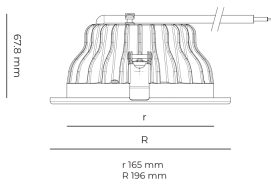

Technical datasheet

PRIME-6-L-830-2-PD-WH

ARLI

Product description

Prime is a recessed LED downlight with aluminum reflector and LED source with 50,000 hours lifetime. Available in 3 sizes and 3 power options, color temperatures 3000K/4000K with CRI 80+. Three light distribution types (Clear, Diffuse, Partly diffuse) with separate LED driver and DALI control option available. Ideal for offices, commercial spaces and residential buildings. 5-year warranty.

LED 220-240 V 50-60 Hz IP20 IP44   CCT 3000 k CRI 80+

Product technical data

Mains voltage	220 - 240V AC, 50/60Hz
Connection method	Plug-in terminal
Dimming type	DALI
IP rating	44/20
Protection class	II
Ambient temperature	0 to +30 °C
Light source	LED
Colour temperature	3000k
Color rendering index	80
Rated luminous flux	2,865 lm
Connected load	26.20 W
Luminous efficacy	109.4 lm/W

Optical system	Reflector
Optical part material	Hardened glass
Housing material	Die-cast aluminium
Surface finish	Powder coated
Height	75.00 cm
Diameter	196.00 cm
Weight	0.80 kg
Service lifetime (L80 B10)	50 000 h
Warranty	5 years

Dimensions

Light distribution