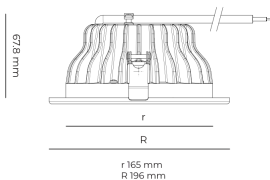

Technical datasheet

PRIME-6-L-830-2-PD-BL

Product description

Prime is a recessed LED downlight with aluminum reflector and LED source with 50,000 hours lifetime. Available in 3 sizes and 3 power options, color temperatures 3000K/4000K with CRI 80+. Three light distribution types (Clear, Diffuse, Partly diffuse) with separate LED driver and DALI control option available. Ideal for offices, commercial spaces and residential buildings. 5-year warranty.

LED 220-240 V IP20   CCT CRI
 50-60 Hz IP44 3000 k 80+

Product technical data

Mains voltage	220 - 240V AC, 50/60Hz
Connection method	Plug-in terminal
Dimming type	DALI
IP rating	44/20
Protection class	II
Ambient temperature	0 to +30 °C
Light source	LED
Colour temperature	3000k
Color rendering index	80
Rated luminous flux	2,865 lm
Connected load	26.20 W
Luminous efficacy	109.4 lm/W

Optical system	Reflector
Optical part material	Hardened glass
Housing material	Die-cast aluminium
Surface finish	Powder coated
Height	75.00 cm
Diameter	196.00 cm
Weight	0.80 kg
Service lifetime (L80 B10)	50 000 h
Warranty	5 years

Dimensions

Light distribution