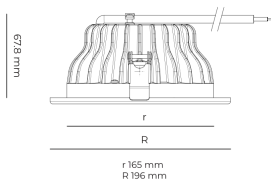

LED 220-240 V IP20
 50-60 Hz IP44

CCT
3000 k

CRI
80+

Product technical data

Mains voltage	220 - 240V AC, 50/60Hz
Connection method	Plug-in terminal
Dimming type	Non-dimmable
IP rating	44/20
Protection class	II
Ambient temperature	0 to +30 °C
Light source	LED
Colour temperature	3000k
Color rendering index	80
Rated luminous flux	2,865 lm
Connected load	26.20 W
Luminous efficacy	109.4 lm/W

Optical system	Reflector
Optical part material	Hardened glass
Housing material	Die-cast aluminium
Surface finish	Powder coated
Height	75.00 cm
Diameter	196.00 cm
Weight	0.80 kg
Service lifetime (L80 B10)	50 000 h
Warranty	5 years

Dimensions

Light distribution