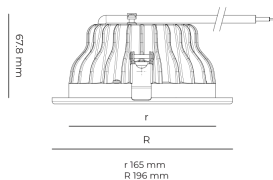

LED 220-240 V IP20
 50-60 Hz IP44

CCT
3000 k

CRI
80+

Product technical data

Mains voltage	220 - 240V AC, 50/60Hz
Connection method	Plug-in terminal
Dimming type	Non-dimmable
IP rating	44/20
Protection class	II
Ambient temperature	0 to +30 °C
Light source	LED
Colour temperature	3000k
Color rendering index	80
Rated luminous flux	2,865 lm
Connected load	26.20 W
Luminous efficacy	109.4 lm/W

Optical system	Reflector
Optical part material	Hardened glass
Housing material	Die-cast aluminium
Surface finish	Powder coated
Height	75.00 cm
Diameter	196.00 cm
Weight	0.80 kg
Service lifetime (L80 B10)	50 000 h
Warranty	5 years

Dimensions

Light distribution