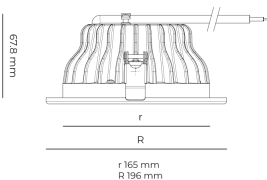

Technical datasheet

PRIME-6-M-840-1-PD-WH

ARLI

Product description

Prime is a recessed LED downlight with aluminum reflector and LED source with 50,000 hours lifetime. Available in 3 sizes and 3 power options, color temperatures 3000K/4000K with CRI 80+. Three light distribution types (Clear, Diffuse, Partly diffuse) with separate LED driver and DALI control option available. Ideal for offices, commercial spaces and residential buildings. 5-year warranty.

LED 220-240 V 50-60 Hz IP20 IP44   CCT 4000 k CRI 80+

Product technical data

Mains voltage	220 - 240V AC, 50/60Hz
Connection method	Plug-in terminal
Dimming type	Non-dimmable
IP rating	44/20
Protection class	II
Ambient temperature	0 to +30 °C
Light source	LED
Colour temperature	4000k
Color rendering index	80
Rated luminous flux	2,185 lm
Connected load	18.30 W
Luminous efficacy	119.4 lm/W

Optical system	Reflector
Optical part material	Hardened glass
Housing material	Die-cast aluminium
Surface finish	Powder coated
Height	75.00 cm
Diameter	196.00 cm
Weight	0.80 kg
Service lifetime (L80 B10)	50 000 h
Warranty	5 years

Dimensions

Light distribution