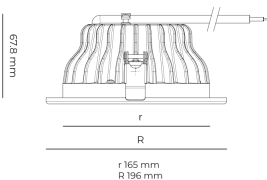

Technical datasheet

PRIME-6-M-830-2-PD-WH

ARLI

Product description

Prime is a recessed LED downlight with aluminum reflector and LED source with 50,000 hours lifetime. Available in 3 sizes and 3 power options, color temperatures 3000K/4000K with CRI 80+. Three light distribution types (Clear, Diffuse, Partly diffuse) with separate LED driver and DALI control option available. Ideal for offices, commercial spaces and residential buildings. 5-year warranty.

LED 220-240 V 50-60 Hz IP20 IP44  CE CCT 3000 k CRI 80+

Product technical data

Mains voltage	220 - 240V AC, 50/60Hz
Connection method	Plug-in terminal
Dimming type	DALI
IP rating	44/20
Protection class	II
Ambient temperature	0 to +30 °C
Light source	LED
Colour temperature	3000k
Color rendering index	80
Rated luminous flux	2,185 lm
Connected load	18.30 W
Luminous efficacy	119.4 lm/W

Optical system	Reflector
Optical part material	Hardened glass
Housing material	Die-cast aluminium
Surface finish	Powder coated
Height	75.00 cm
Diameter	196.00 cm
Weight	0.80 kg
Service lifetime (L80 B10)	50 000 h
Warranty	5 years

Dimensions

Light distribution