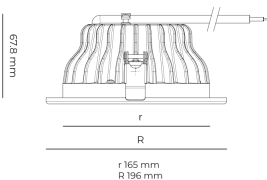

Technical datasheet

PRIME-6-M-830-2-PD-BL

ARLI

Product description

Prime is a recessed LED downlight with aluminum reflector and LED source with 50,000 hours lifetime. Available in 3 sizes and 3 power options, color temperatures 3000K/4000K with CRI 80+. Three light distribution types (Clear, Diffuse, Partly diffuse) with separate LED driver and DALI control option available. Ideal for offices, commercial spaces and residential buildings. 5-year warranty.

LED 220-240 V 50-60 Hz IP20 IP44  CE CCT 3000 k CRI 80+

Product technical data

Mains voltage	220 - 240V AC, 50/60Hz
Connection method	Plug-in terminal
Dimming type	DALI
IP rating	44/20
Protection class	II
Ambient temperature	0 to +30 °C
Light source	LED
Colour temperature	3000k
Color rendering index	80
Rated luminous flux	2,185 lm
Connected load	18.30 W
Luminous efficacy	119.4 lm/W

Optical system	Reflector
Optical part material	Hardened glass
Housing material	Die-cast aluminium
Surface finish	Powder coated
Height	75.00 cm
Diameter	196.00 cm
Weight	0.80 kg
Service lifetime (L80 B10)	50 000 h
Warranty	5 years

Dimensions

Light distribution