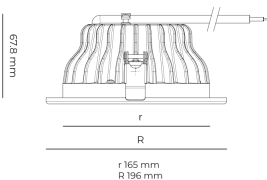

Technical datasheet

PRIME-6-S-840-2-PD-WH

ARLI

Product description

Prime is a recessed LED downlight with aluminum reflector and LED source with 50,000 hours lifetime. Available in 3 sizes and 3 power options, color temperatures 3000K/4000K with CRI 80+. Three light distribution types (Clear, Diffuse, Partly diffuse) with separate LED driver and DALI control option available. Ideal for offices, commercial spaces and residential buildings. 5-year warranty.

LED 220-240 V 50-60 Hz IP20 IP44  CE CCT 4000 k CRI 80+

Product technical data

Mains voltage	220 - 240V AC, 50/60Hz
Connection method	Plug-in terminal
Dimming type	DALI
IP rating	44/20
Protection class	II
Ambient temperature	0 to +30 °C
Light source	LED
Colour temperature	4000k
Color rendering index	80
Rated luminous flux	1,575 lm
Connected load	12.60 W
Luminous efficacy	125.0 lm/W

Optical system	Reflector
Optical part material	Hardened glass
Housing material	Die-cast aluminium
Surface finish	Powder coated
Height	75.00 cm
Diameter	196.00 cm
Weight	0.80 kg
Service lifetime (L80 B10)	50 000 h
Warranty	5 years

Dimensions

Light distribution