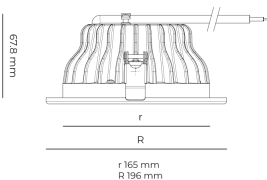

Dimensions