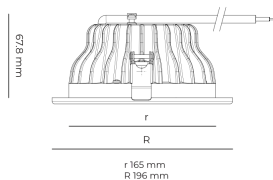

Technical datasheet

PRIME-6-S-840-1-PD-WH

ARLI

Product description

Prime is a recessed LED downlight with aluminum reflector and LED source with 50,000 hours lifetime. Available in 3 sizes and 3 power options, color temperatures 3000K/4000K with CRI 80+. Three light distribution types (Clear, Diffuse, Partly diffuse) with separate LED driver and DALI control option available. Ideal for offices, commercial spaces and residential buildings. 5-year warranty.

LED 220-240 V 50-60 Hz IP20 IP44  CE CCT 4000 k CRI 80+

Product technical data

Mains voltage	220 - 240V AC, 50/60Hz
Connection method	Plug-in terminal
Dimming type	Non-dimmable
IP rating	44/20
Protection class	II
Ambient temperature	0 to +30 °C
Light source	LED
Colour temperature	4000k
Color rendering index	80
Rated luminous flux	1,575 lm
Connected load	12.60 W
Luminous efficacy	125.0 lm/W

Optical system	Reflector
Optical part material	Hardened glass
Housing material	Die-cast aluminium
Surface finish	Powder coated
Height	75.00 cm
Diameter	196.00 cm
Weight	0.80 kg
Service lifetime (L80 B10)	50 000 h
Warranty	5 years

Dimensions

Light distribution