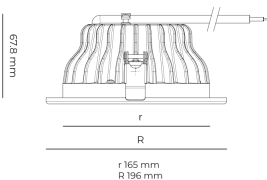

Technical datasheet

PRIME-6-S-840-1-PD-WH

ARLI

Product description

Prime is a recessed LED downlight with aluminum reflector and LED source with 50,000 hours lifetime. Available in 3 sizes and 3 power options, color temperatures 3000K/4000K with CRI 80+. Three light distribution types (Clear, Diffuse, Partly diffuse) with separate LED driver and DALI control option available. Ideal for offices, commercial spaces and residential buildings. 5-year warranty.

LED 220-240 V 50-60 Hz IP20 IP44  CE CCT 4000 k CRI 80+

Product technical data

Mains voltage	220 - 240V AC, 50/60Hz
Connection method	Plug-in terminal
Dimming type	Non-dimmable
IP rating	44/20
Protection class	II
Ambient temperature	0 to +30 °C
Light source	LED
Colour temperature	4000k
Color rendering index	80
Rated luminous flux	1,575 lm
Connected load	12.60 W
Luminous efficacy	125.0 lm/W

Optical system	Reflector
Optical part material	Hardened glass
Housing material	Die-cast aluminium
Surface finish	Powder coated
Height	75.00 cm
Diameter	196.00 cm
Weight	0.80 kg
Service lifetime (L80 B10)	50 000 h
Warranty	5 years

Dimensions

Light distribution