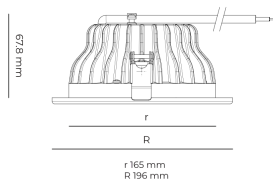

LED 220-240 V 50-60 Hz IP20 IP44

CCT 3000 k

CRI 80+

Product technical data

Mains voltage	220 - 240V AC, 50/60Hz
Connection method	Plug-in terminal
Dimming type	Non-dimmable
IP rating	44/20
Protection class	II
Ambient temperature	0 to +30 °C
Light source	LED
Colour temperature	3000k
Color rendering index	80
Rated luminous flux	1,575 lm
Connected load	12.60 W
Luminous efficacy	125.0 lm/W

Optical system	Reflector
Optical part material	Hardened glass
Housing material	Die-cast aluminium
Surface finish	Powder coated
Height	75.00 cm
Diameter	196.00 cm
Weight	0.80 kg
Service lifetime (L80 B10)	50 000 h
Warranty	5 years

Dimensions

Light distribution