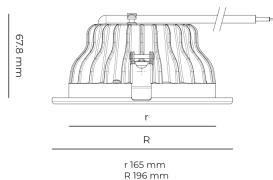

Technical datasheet

PRIME-6-S-830-1-PD-BL

Product description

Prime is a recessed LED downlight with aluminum reflector and LED source with 50,000 hours lifetime. Available in 3 sizes and 3 power options, color temperatures 3000K/4000K with CRI 80+. Three light distribution types (Clear, Diffuse, Partly diffuse) with separate LED driver and DALI control option available. Ideal for offices, commercial spaces and residential buildings. 5-year warranty.

LED 220-240 V IP20   CCT CRI
 50-60 Hz IP44 3000 k 80+

Product technical data

Mains voltage	220 - 240V AC, 50/60Hz
Connection method	Plug-in terminal
Dimming type	Non-dimmable
IP rating	44/20
Protection class	II
Ambient temperature	0 to +30 °C
Light source	LED
Colour temperature	3000k
Color rendering index	80
Rated luminous flux	1,575 lm
Connected load	12.60 W
Luminous efficacy	125.0 lm/W

Optical system	Reflector
Optical part material	Hardened glass
Housing material	Die-cast aluminium
Surface finish	Powder coated
Height	75.00 cm
Diameter	196.00 cm
Weight	0.80 kg
Service lifetime (L80 B10)	50 000 h
Warranty	5 years

Dimensions

Light distribution