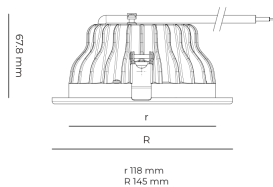

Technical datasheet

PRIME-4-L-840-2-D-WH

Product description

Prime is a recessed LED downlight with aluminum reflector and LED source with 50,000 hours lifetime. Available in 3 sizes and 3 power options, color temperatures 3000K/4000K with CRI 80+. Three light distribution types (Clear, Diffuse, Partly diffuse) with separate LED driver and DALI control option available. Ideal for offices, commercial spaces and residential buildings. 5-year warranty.

LED 220-240 V IP20   CCT CRI
 50-60 Hz IP44 4000 k 80+

Product technical data

Mains voltage	220 - 240V AC, 50/60Hz
Connection method	Plug-in terminal
Dimming type	DALI
IP rating	44/20
Protection class	II
Ambient temperature	0 to +30 °C
Light source	LED
Colour temperature	4000k
Color rendering index	80
Rated luminous flux	2,865 lm
Connected load	26.20 W
Luminous efficacy	109.4 lm/W

Optical system	Reflector
Optical part material	Hardened glass
Housing material	Die-cast aluminium
Surface finish	Powder coated
Height	75.00 cm
Diameter	145.00 cm
Weight	0.60 kg
Service lifetime (L80 B10)	50 000 h
Warranty	5 years

Dimensions

Light distribution