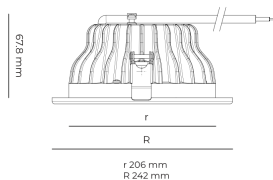

LED 220-240 V IP20
 50-60 Hz IP44

CCT
4000 k

CRI
80+

Product technical data

Mains voltage	220 - 240V AC, 50/60Hz
Connection method	Plug-in terminal
Dimming type	DALI
IP rating	44/20
Protection class	II
Ambient temperature	0 to +30 °C
Light source	LED
Colour temperature	4000k
Color rendering index	80
Rated luminous flux	2,865 lm
Connected load	26.20 W
Luminous efficacy	109.4 lm/W

Optical system	Reflector
Optical part material	Hardened glass
Housing material	Die-cast aluminium
Surface finish	Powder coated
Height	75.00 cm
Diameter	242.00 cm
Weight	1.00 kg
Service lifetime (L80 B10)	50 000 h
Warranty	5 years

Dimensions

Light distribution