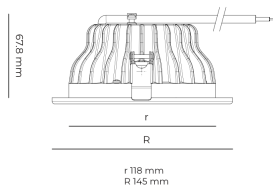

LED 220-240 V IP20
 50-60 Hz IP44

CCT
4000 k

CRI
80+

Product technical data

Mains voltage	220 - 240V AC, 50/60Hz
Connection method	Plug-in terminal
Dimming type	DALI
IP rating	44/20
Protection class	II
Ambient temperature	0 to +30 °C
Light source	LED
Colour temperature	4000k
Color rendering index	80
Rated luminous flux	2,865 lm
Connected load	26.20 W
Luminous efficacy	109.4 lm/W

Optical system	Reflector
Optical part material	Hardened glass
Housing material	Die-cast aluminium
Surface finish	Powder coated
Height	75.00 cm
Diameter	145.00 cm
Weight	0.60 kg
Service lifetime (L80 B10)	50 000 h
Warranty	5 years

Dimensions

Light distribution