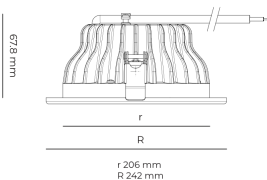

LED 220-240 V IP20
 50-60 Hz IP44

CCT
4000 k

CRI
80+

Product technical data

Mains voltage	220 - 240V AC, 50/60Hz
Connection method	Plug-in terminal
Dimming type	DALI
IP rating	44/20
Protection class	II
Ambient temperature	0 to +30 °C
Light source	LED
Colour temperature	4000k
Color rendering index	80
Rated luminous flux	2,865 lm
Connected load	26.20 W
Luminous efficacy	109.4 lm/W

Optical system	Reflector
Optical part material	Hardened glass
Housing material	Die-cast aluminium
Surface finish	Powder coated
Height	75.00 cm
Diameter	242.00 cm
Weight	1.00 kg
Service lifetime (L80 B10)	50 000 h
Warranty	5 years

Dimensions

Light distribution