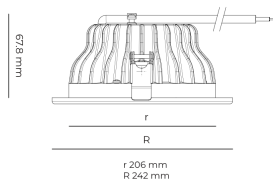

Technical datasheet

PRIME-8-L-840-1-D-WH

Product description

Prime is a recessed LED downlight with aluminum reflector and LED source with 50,000 hours lifetime. Available in 3 sizes and 3 power options, color temperatures 3000K/4000K with CRI 80+. Three light distribution types (Clear, Diffuse, Partly diffuse) with separate LED driver and DALI control option available. Ideal for offices, commercial spaces and residential buildings. 5-year warranty.

LED 220-240 V IP20   CCT CRI
 50-60 Hz IP44 4000 k 80+

Product technical data

Mains voltage	220 - 240V AC, 50/60Hz
Connection method	Plug-in terminal
Dimming type	Non-dimmable
IP rating	44/20
Protection class	II
Ambient temperature	0 to +30 °C
Light source	LED
Colour temperature	4000k
Color rendering index	80
Rated luminous flux	2,865 lm
Connected load	26.20 W
Luminous efficacy	109.4 lm/W

Optical system	Reflector
Optical part material	Hardened glass
Housing material	Die-cast aluminium
Surface finish	Powder coated
Height	75.00 cm
Diameter	242.00 cm
Weight	1.00 kg
Service lifetime (L80 B10)	50 000 h
Warranty	5 years

Dimensions

Light distribution