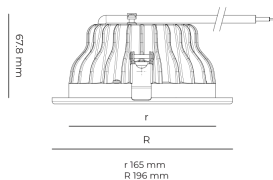

LED 220-240 V IP20
 50-60 Hz IP44

CCT
4000 k

CRI
80+

Product technical data

Mains voltage	220 - 240V AC, 50/60Hz
Connection method	Plug-in terminal
Dimming type	Non-dimmable
IP rating	44/20
Protection class	II
Ambient temperature	0 to +30 °C
Light source	LED
Colour temperature	4000k
Color rendering index	80
Rated luminous flux	2,865 lm
Connected load	26.20 W
Luminous efficacy	109.4 lm/W

Optical system	Reflector
Optical part material	Hardened glass
Housing material	Die-cast aluminium
Surface finish	Powder coated
Height	75.00 cm
Diameter	196.00 cm
Weight	0.80 kg
Service lifetime (L80 B10)	50 000 h
Warranty	5 years

Dimensions

Light distribution