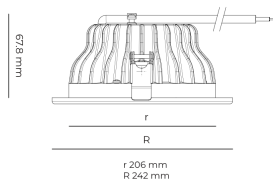

Technical datasheet

PRIME-8-L-840-1-C-WH

Product description

Prime is a recessed LED downlight with aluminum reflector and LED source with 50,000 hours lifetime. Available in 3 sizes and 3 power options, color temperatures 3000K/4000K with CRI 80+. Three light distribution types (Clear, Diffuse, Partly diffuse) with separate LED driver and DALI control option available. Ideal for offices, commercial spaces and residential buildings. 5-year warranty.

LED 220-240 V IP20   CCT CRI
 50-60 Hz IP44 4000 k 80+

Product technical data

Mains voltage	220 - 240V AC, 50/60Hz
Connection method	Plug-in terminal
Dimming type	Non-dimmable
IP rating	44/20
Protection class	II
Ambient temperature	0 to +30 °C
Light source	LED
Colour temperature	4000k
Color rendering index	80
Rated luminous flux	2,865 lm
Connected load	26.20 W
Luminous efficacy	109.4 lm/W

Optical system	Reflector
Optical part material	Hardened glass
Housing material	Die-cast aluminium
Surface finish	Powder coated
Height	75.00 cm
Diameter	242.00 cm
Weight	1.00 kg
Service lifetime (L80 B10)	50 000 h
Warranty	5 years

Dimensions

Light distribution