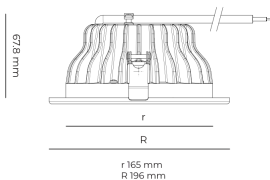

Technical datasheet

PRIME-6-L-840-1-C-WH

Product description

Prime is a recessed LED downlight with aluminum reflector and LED source with 50,000 hours lifetime. Available in 3 sizes and 3 power options, color temperatures 3000K/4000K with CRI 80+. Three light distribution types (Clear, Diffuse, Partly diffuse) with separate LED driver and DALI control option available. Ideal for offices, commercial spaces and residential buildings. 5-year warranty.

LED 220-240 V IP20   CCT CRI
 50-60 Hz IP44 4000 k 80+

Product technical data

Mains voltage	220 - 240V AC, 50/60Hz
Connection method	Plug-in terminal
Dimming type	Non-dimmable
IP rating	44/20
Protection class	II
Ambient temperature	0 to +30 °C
Light source	LED
Colour temperature	4000k
Color rendering index	80
Rated luminous flux	2,865 lm
Connected load	26.20 W
Luminous efficacy	109.4 lm/W

Optical system	Reflector
Optical part material	Hardened glass
Housing material	Die-cast aluminium
Surface finish	Powder coated
Height	75.00 cm
Diameter	196.00 cm
Weight	0.80 kg
Service lifetime (L80 B10)	50 000 h
Warranty	5 years

Dimensions

Light distribution