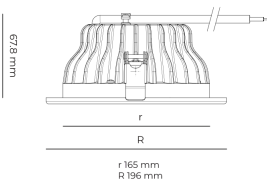

Technical datasheet

PRIME-6-L-840-1-C-BL

Product description

Prime is a recessed LED downlight with aluminum reflector and LED source with 50,000 hours lifetime. Available in 3 sizes and 3 power options, color temperatures 3000K/4000K with CRI 80+. Three light distribution types (Clear, Diffuse, Partly diffuse) with separate LED driver and DALI control option available. Ideal for offices, commercial spaces and residential buildings. 5-year warranty.

LED 220-240 V IP20   CCT CRI
 50-60 Hz IP44 4000 k 80+

Product technical data

Mains voltage	220 - 240V AC, 50/60Hz
Connection method	Plug-in terminal
Dimming type	Non-dimmable
IP rating	44/20
Protection class	II
Ambient temperature	0 to +30 °C
Light source	LED
Colour temperature	4000k
Color rendering index	80
Rated luminous flux	2,865 lm
Connected load	26.20 W
Luminous efficacy	109.4 lm/W

Optical system	Reflector
Optical part material	Hardened glass
Housing material	Die-cast aluminium
Surface finish	Powder coated
Height	75.00 cm
Diameter	196.00 cm
Weight	0.80 kg
Service lifetime (L80 B10)	50 000 h
Warranty	5 years

Dimensions

Light distribution