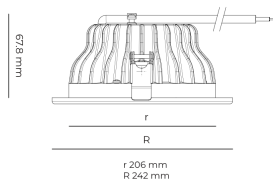

Technical datasheet

PRIME-8-L-830-2-D-WH

Product description

Prime is a recessed LED downlight with aluminum reflector and LED source with 50,000 hours lifetime. Available in 3 sizes and 3 power options, color temperatures 3000K/4000K with CRI 80+. Three light distribution types (Clear, Diffuse, Partly diffuse) with separate LED driver and DALI control option available. Ideal for offices, commercial spaces and residential buildings. 5-year warranty.

LED 220-240 V IP20   CCT CRI
 50-60 Hz IP44 3000 k 80+

Product technical data

Mains voltage	220 - 240V AC, 50/60Hz
Connection method	Plug-in terminal
Dimming type	DALI
IP rating	44/20
Protection class	II
Ambient temperature	0 to +30 °C
Light source	LED
Colour temperature	3000k
Color rendering index	80
Rated luminous flux	2,865 lm
Connected load	26.20 W
Luminous efficacy	109.4 lm/W

Optical system	Reflector
Optical part material	Hardened glass
Housing material	Die-cast aluminium
Surface finish	Powder coated
Height	75.00 cm
Diameter	242.00 cm
Weight	1.00 kg
Service lifetime (L80 B10)	50 000 h
Warranty	5 years

Dimensions

Light distribution