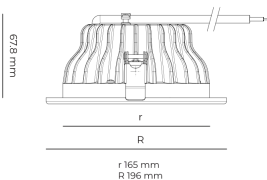

LED 220-240 V IP20
 50-60 Hz IP44

CCT
3000 k

CRI
80+

Product technical data

Mains voltage	220 - 240V AC, 50/60Hz
Connection method	Plug-in terminal
Dimming type	DALI
IP rating	44/20
Protection class	II
Ambient temperature	0 to +30 °C
Light source	LED
Colour temperature	3000k
Color rendering index	80
Rated luminous flux	2,865 lm
Connected load	26.20 W
Luminous efficacy	109.4 lm/W

Optical system	Reflector
Optical part material	Hardened glass
Housing material	Die-cast aluminium
Surface finish	Powder coated
Height	75.00 cm
Diameter	196.00 cm
Weight	0.80 kg
Service lifetime (L80 B10)	50 000 h
Warranty	5 years

Dimensions

Light distribution