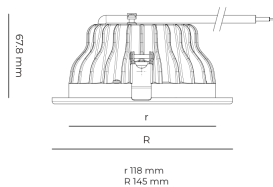

Technical datasheet

PRIME-4-L-830-2-D-WH

Product description

Prime is a recessed LED downlight with aluminum reflector and LED source with 50,000 hours lifetime. Available in 3 sizes and 3 power options, color temperatures 3000K/4000K with CRI 80+. Three light distribution types (Clear, Diffuse, Partly diffuse) with separate LED driver and DALI control option available. Ideal for offices, commercial spaces and residential buildings. 5-year warranty.

LED 220-240 V IP20   CCT CRI
 50-60 Hz IP44 3000 k 80+

Product technical data

Mains voltage	220 - 240V AC, 50/60Hz
Connection method	Plug-in terminal
Dimming type	DALI
IP rating	44/20
Protection class	II
Ambient temperature	0 to +30 °C
Light source	LED
Colour temperature	3000k
Color rendering index	80
Rated luminous flux	2,865 lm
Connected load	26.20 W
Luminous efficacy	109.4 lm/W

Optical system	Reflector
Optical part material	Hardened glass
Housing material	Die-cast aluminium
Surface finish	Powder coated
Height	75.00 cm
Diameter	145.00 cm
Weight	0.60 kg
Service lifetime (L80 B10)	50 000 h
Warranty	5 years

Dimensions

Light distribution