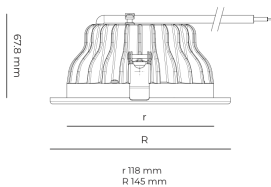

LED 220-240 V IP20
 50-60 Hz IP44

CCT
3000 k

CRI
80+

Product technical data

Mains voltage	220 - 240V AC, 50/60Hz
Connection method	Plug-in terminal
Dimming type	DALI
IP rating	44/20
Protection class	II
Ambient temperature	0 to +30 °C
Light source	LED
Colour temperature	3000k
Color rendering index	80
Rated luminous flux	2,865 lm
Connected load	26.20 W
Luminous efficacy	109.4 lm/W

Optical system	Reflector
Optical part material	Hardened glass
Housing material	Die-cast aluminium
Surface finish	Powder coated
Height	75.00 cm
Diameter	145.00 cm
Weight	0.60 kg
Service lifetime (L80 B10)	50 000 h
Warranty	5 years

Dimensions

Light distribution