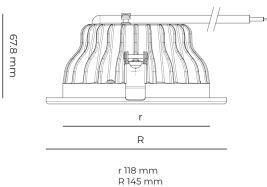

Technical datasheet

PRIME-4-L-830-2-C-BL

Product description

Prime is a recessed LED downlight with aluminum reflector and LED source with 50,000 hours lifetime. Available in 3 sizes and 3 power options, color temperatures 3000K/4000K with CRI 80+. Three light distribution types (Clear, Diffuse, Partly diffuse) with separate LED driver and DALI control option available. Ideal for offices, commercial spaces and residential buildings. 5-year warranty.

LED 220-240 V IP20   CCT CRI
 50-60 Hz IP44 3000 k 80+

Product technical data

Mains voltage	220 - 240V AC, 50/60Hz
Connection method	Plug-in terminal
Dimming type	DALI
IP rating	44/20
Protection class	II
Ambient temperature	0 to +30 °C
Light source	LED
Colour temperature	3000k
Color rendering index	80
Rated luminous flux	2,865 lm
Connected load	26.20 W
Luminous efficacy	109.4 lm/W

Optical system	Reflector
Optical part material	Hardened glass
Housing material	Die-cast aluminium
Surface finish	Powder coated
Height	75.00 cm
Diameter	145.00 cm
Weight	0.60 kg
Service lifetime (L80 B10)	50 000 h
Warranty	5 years

Dimensions

Light distribution