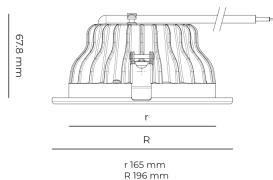

Technical datasheet

PRIME-6-L-830-1-D-WH

Product description

Prime is a recessed LED downlight with aluminum reflector and LED source with 50,000 hours lifetime. Available in 3 sizes and 3 power options, color temperatures 3000K/4000K with CRI 80+. Three light distribution types (Clear, Diffuse, Partly diffuse) with separate LED driver and DALI control option available. Ideal for offices, commercial spaces and residential buildings. 5-year warranty.

LED 220-240 V IP20   CCT CRI
 50-60 Hz IP44 3000 k 80+

Product technical data

Mains voltage	220 - 240V AC, 50/60Hz
Connection method	Plug-in terminal
Dimming type	Non-dimmable
IP rating	44/20
Protection class	II
Ambient temperature	0 to +30 °C
Light source	LED
Colour temperature	3000k
Color rendering index	80
Rated luminous flux	2,865 lm
Connected load	26.20 W
Luminous efficacy	109.4 lm/W

Optical system	Reflector
Optical part material	Hardened glass
Housing material	Die-cast aluminium
Surface finish	Powder coated
Height	75.00 cm
Diameter	196.00 cm
Weight	0.80 kg
Service lifetime (L80 B10)	50 000 h
Warranty	5 years

Dimensions

Light distribution